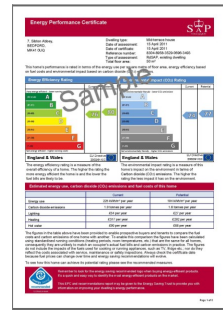

Disclaimer: These particulars are thought to be materially correct though their accuracy is not guaranteed and they do not form part of any contract. All measurements are approximate and we have not tested any fitted appliances, electrical or plumbing installation or central heating systems.