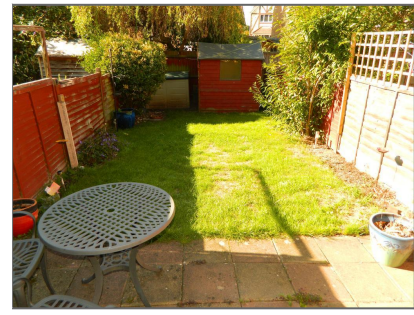

Disclaimer: These particulars are thought to be materially correct though their accuracy is not guaranteed and they do not form part of any contract. All measurements are approximate and we have not tested any fitted appliances, electrical or plumbing installation or central heating systems.