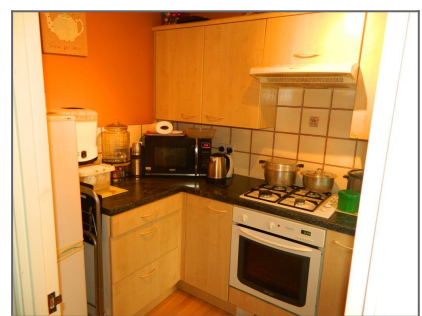

01234 345353
Residential Sales & Lettings

To Rent

Sibton Abbey, Riverfield Drive, Bedford MK41 0UQ

£775 per month

2 bedroom Terraced

- ✓ Modern Terrace House
- ✓ Kitchen With Appliances
- ✓ Lounge With Doors To Rear Garden
- ✓ Two Bedrooms
- ✓ Bathroom With Shower Over Bath
- ✓ Front & Rear Gardens
- ✓ Allocated Parking For One Car
- ✓ New Boiler

01234 345353
Residential Sales & Lettings

Description

**** AVAILABLE BEG AUGUST **** We are pleased to offer this very well presented mid terrace house located just off Riverfield Drive. The accommodation offers Entrance Hall, Lounge With Doors To The Rear Garden, Kitchen With All Appliances, Two Bedrooms, (One Double & One Single) & Bathroom With Shower Over Bath. Outside There Are Front & Rear Gardens & Allocated Parking For One Car.