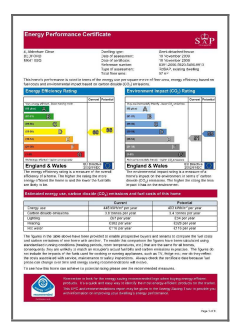

01234 345353
Residential Sales & Lettings

To Rent

Aldenham Close, Riverfield Drive, Bedford MK41 0SQ

£825 per month

2 bedroom Semi-Detached

- ✓ Modern End Terrace House
- ✓ Lounge
- ✓ Kitchen/Diner
- ✓ Two Bedrooms
- ✓ Bathroom With Shower
- ✓ Front & Rear Gardens
- ✓ Off Road Parking
- ✓ Popular Location