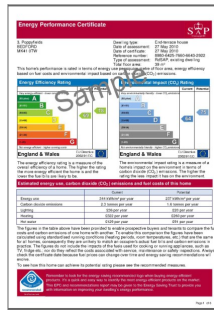

Disclaimer: These particulars are thought to be materially correct though their accuracy is not guaranteed and they do not form part of any contract. All measurements are approximate and we have not tested any fitted appliances, electrical or plumbing installation or central heating systems.